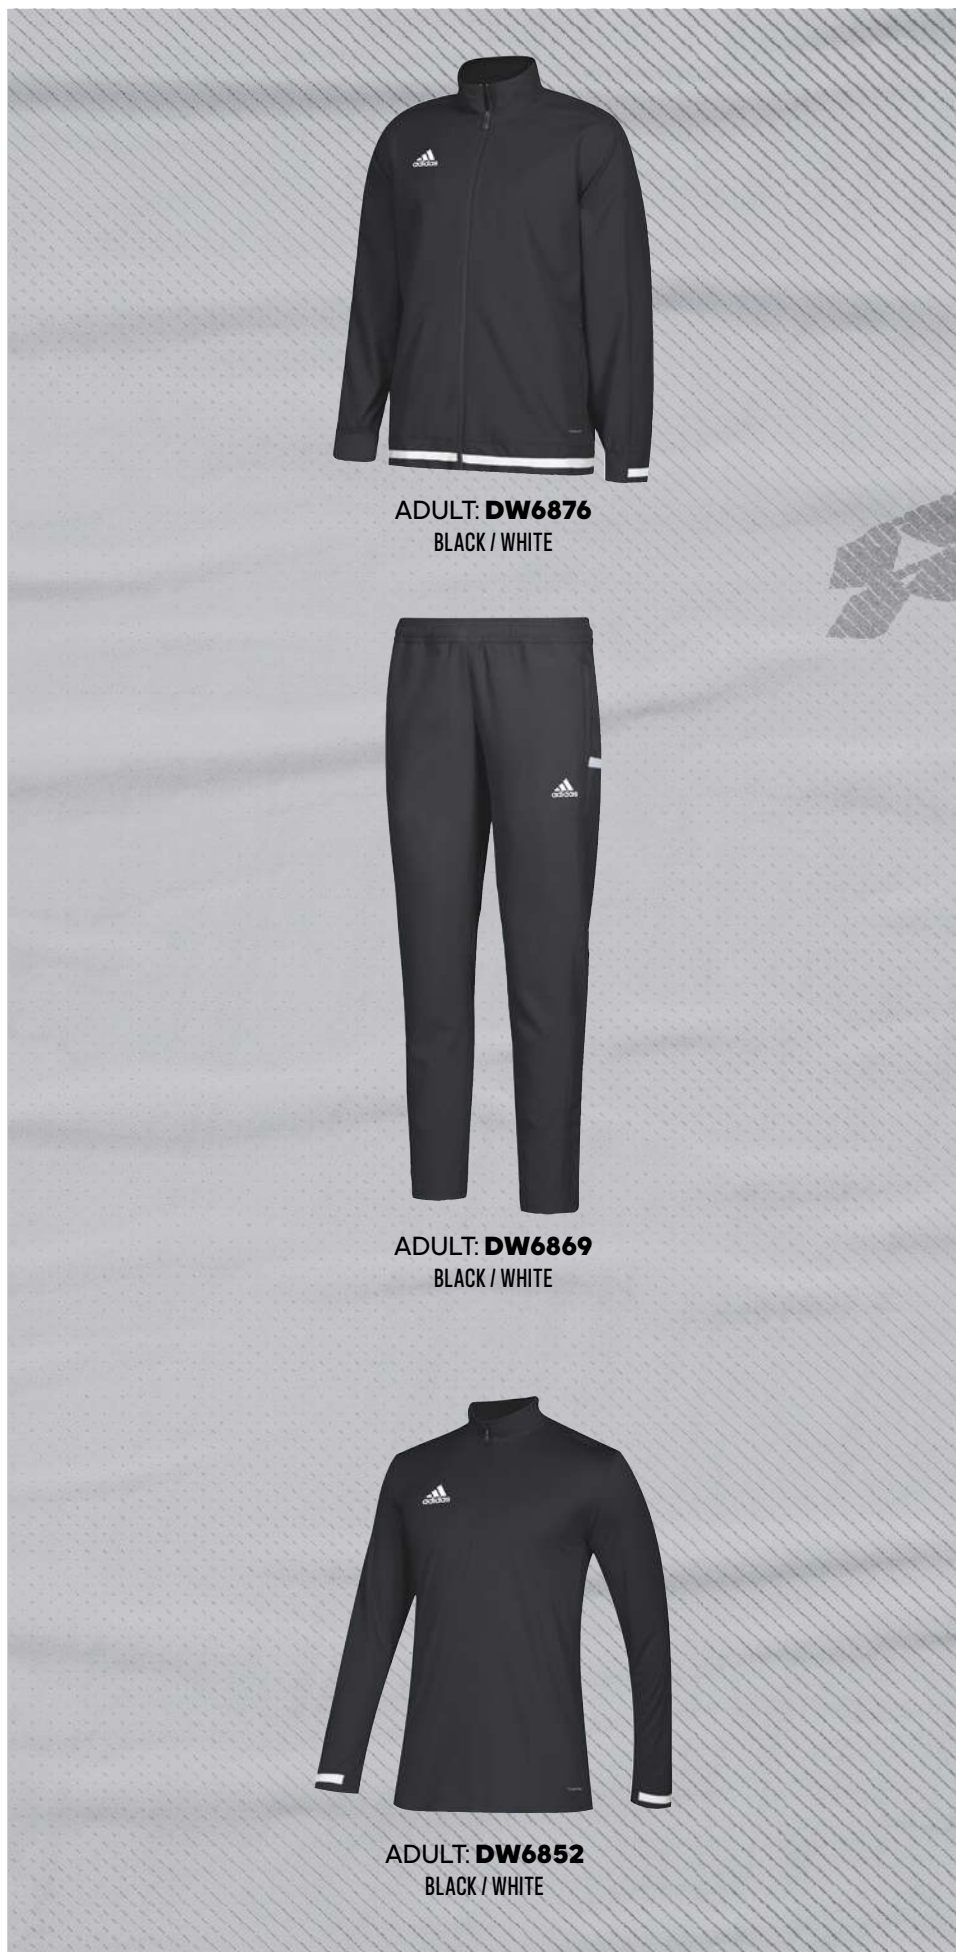

ADULT: **45 €**

SIZES: **XS, S, M, L, XL, 2XL, 3XL, 4XL**

FIT: REGULAR

MAIN MATERIAL: 100% RECYCLED POLYESTER

AEROREADY

ADULT: **DW6876**
BLACK / WHITE

ADULT: **DW6869**
BLACK / WHITE

ADULT: **DW6852**
BLACK / WHITE