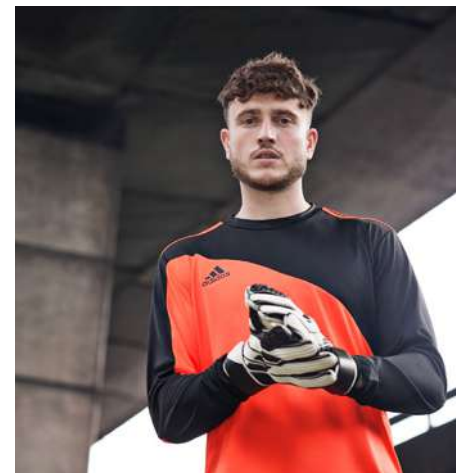

TIRO 21
TRAININGWEAR

SQUADRA 21
MATCHWEAR

CONDIVO 21
GOALKEEPER

SQUADRA 21
GOALKEEPER

WELCOME TO THE ELITE

A kit makes it real. From the elite to grassroots, you're part of the family. With this kit you're connected. You belong. Whether you're in front of 50,000 or a man and his dog, you're one of us. When they see the three stripes people take notice. They know you're part of something more.