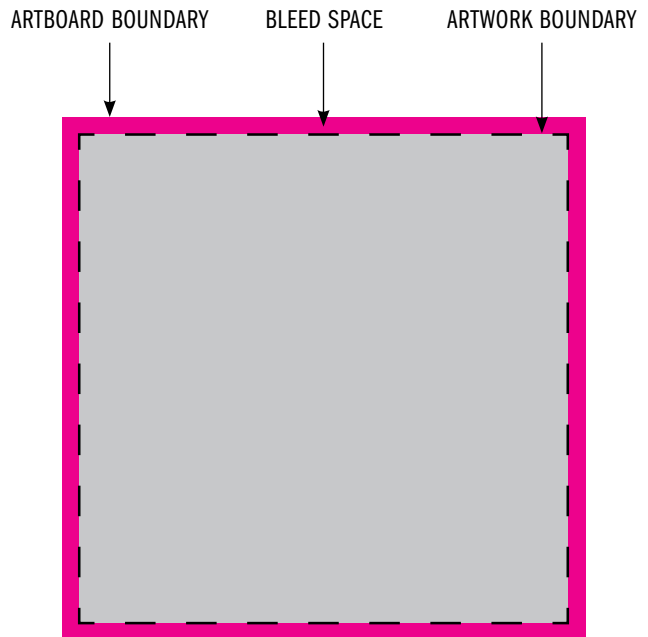

CUSTOM ARTWORK GUIDELINES

ACCEPTED FILE TYPES:

Vectorized AI (Adobe Illustrator) or PDF –
Rasterized images will be recreated as close to the original as possible

SUGGESTED FILE SETUP:

- Square Artboard: 10-15cm
  Space between edge of artboard and logo (approx 1mm)
- If logo is white please place over grey or black background

VECTOR DESIGN REQUIREMENTS:

- All text must be converted to outline
- All lines/strokes must be expanded to a shape
- Convert all gradients to a single colour fill

COLOUR MATCHING:

We strongly recommend adjusting logo colours to comply with you colour selection during checkout before uploading to Locker Room. See our colour list for RGB/CMYK values to match.

Note: colours will appear darker than the physical production. Use the “Pantone Match” to accurately visualize final colours. They will be adjusted to the adicolour before submitting to the factory.

If artwork is not colour matched—we will adjust artwork to match colours selected during checkout.

DESIGN ELEMENTS TO AVOID PER EMBELLISHMENT TYPE:

Each embellishment type has different capabilities that can prevent more detailed artwork from being feasible

EMBROIDERY	HEAT TRANSFER	SUBLIMATION
• COMPLEX/TINY DETAILS MAY NOT BE ABLE TO BE PRODUCED • SHARP POINTS MUST BE ROUNDED OUT	• AVOID SHARP CORNERS/POINTS TO PREVENT POTENTIAL PEELING • SMALL LETTERS/DETAILS MAY REQUIRE A BACKGROUND/FILL TO PRODUCE	• SMALL/SKINNY DESIGNS HAVE POTENTIAL TO BLEED