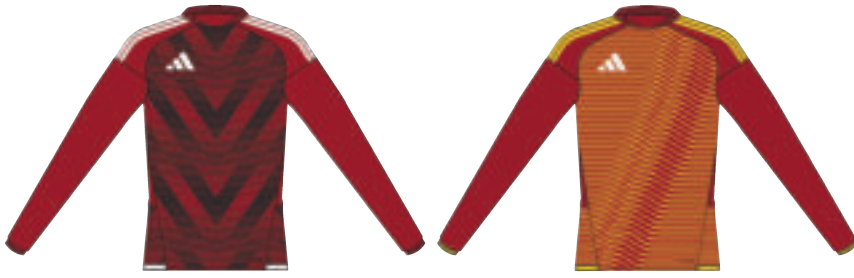

WOMEN

TIRO 26 COMPETITION

MEN